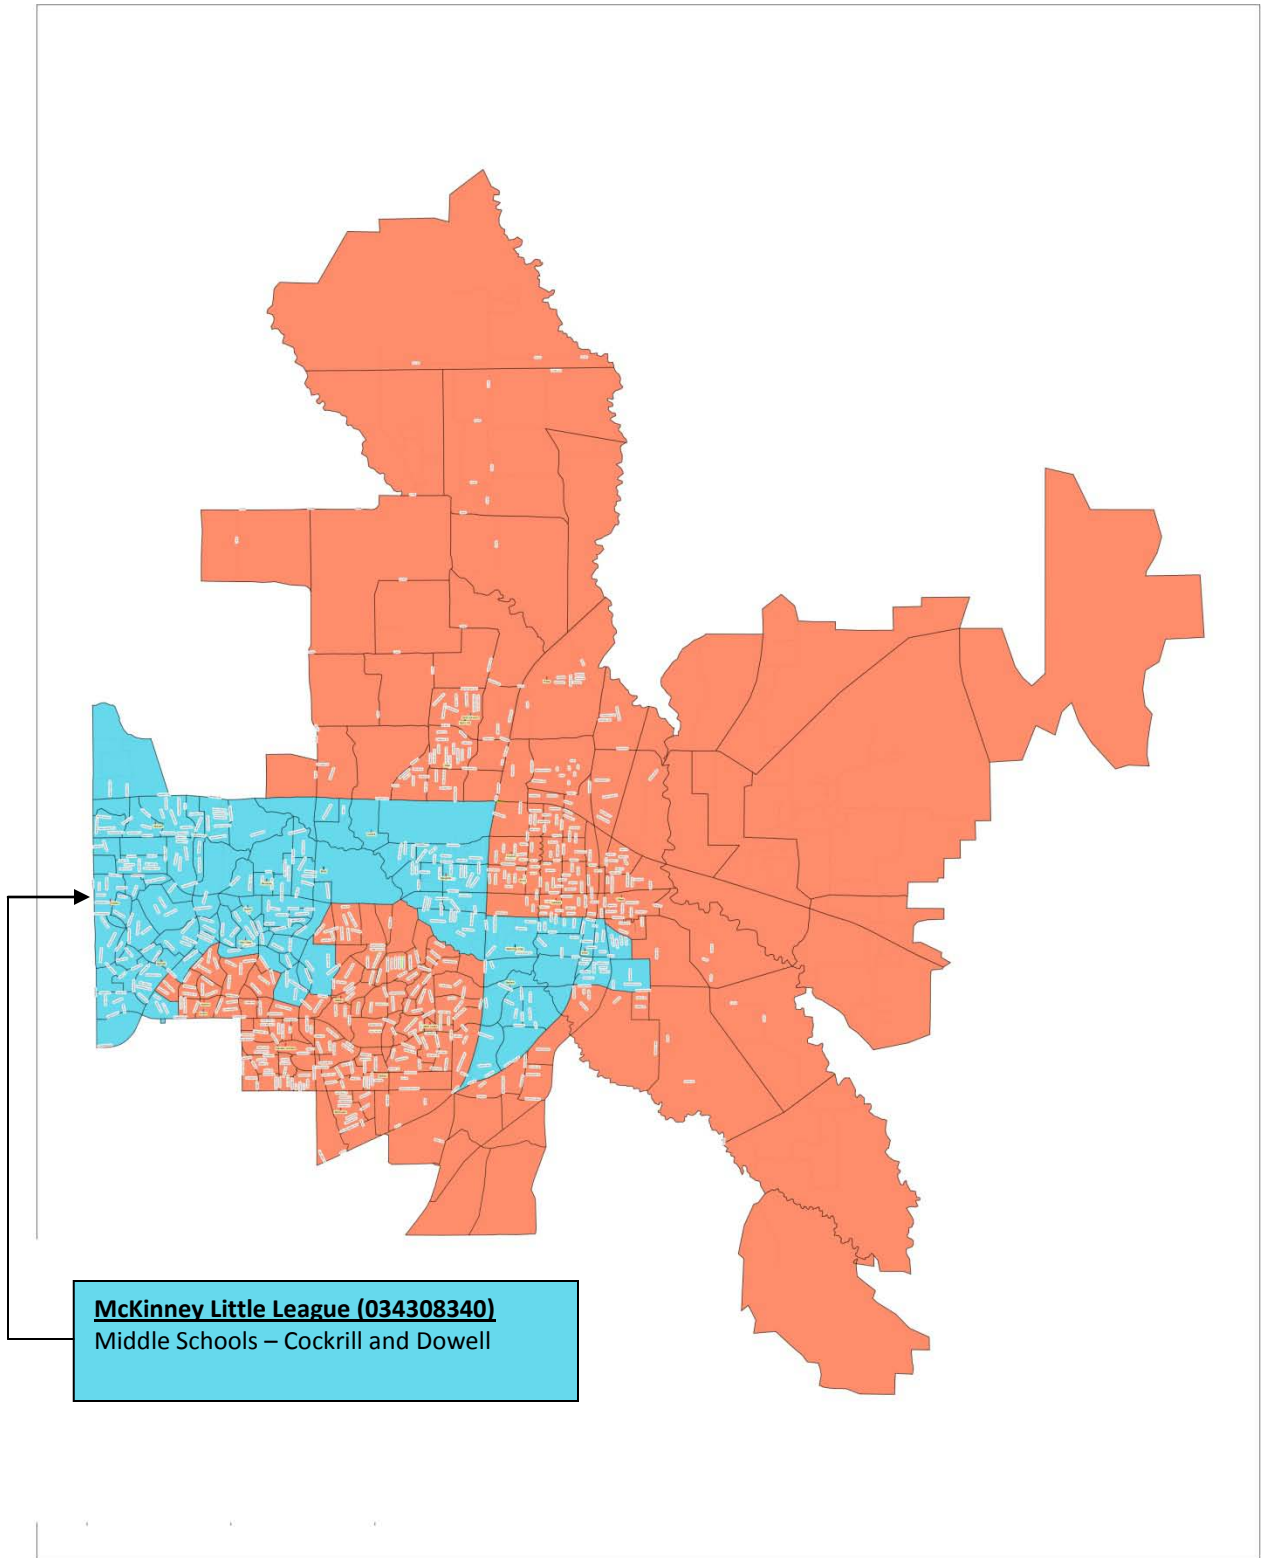

**2010 McKinney Little League (034308340)
Boundary Map**

Signature of McKinney Little League President

Date